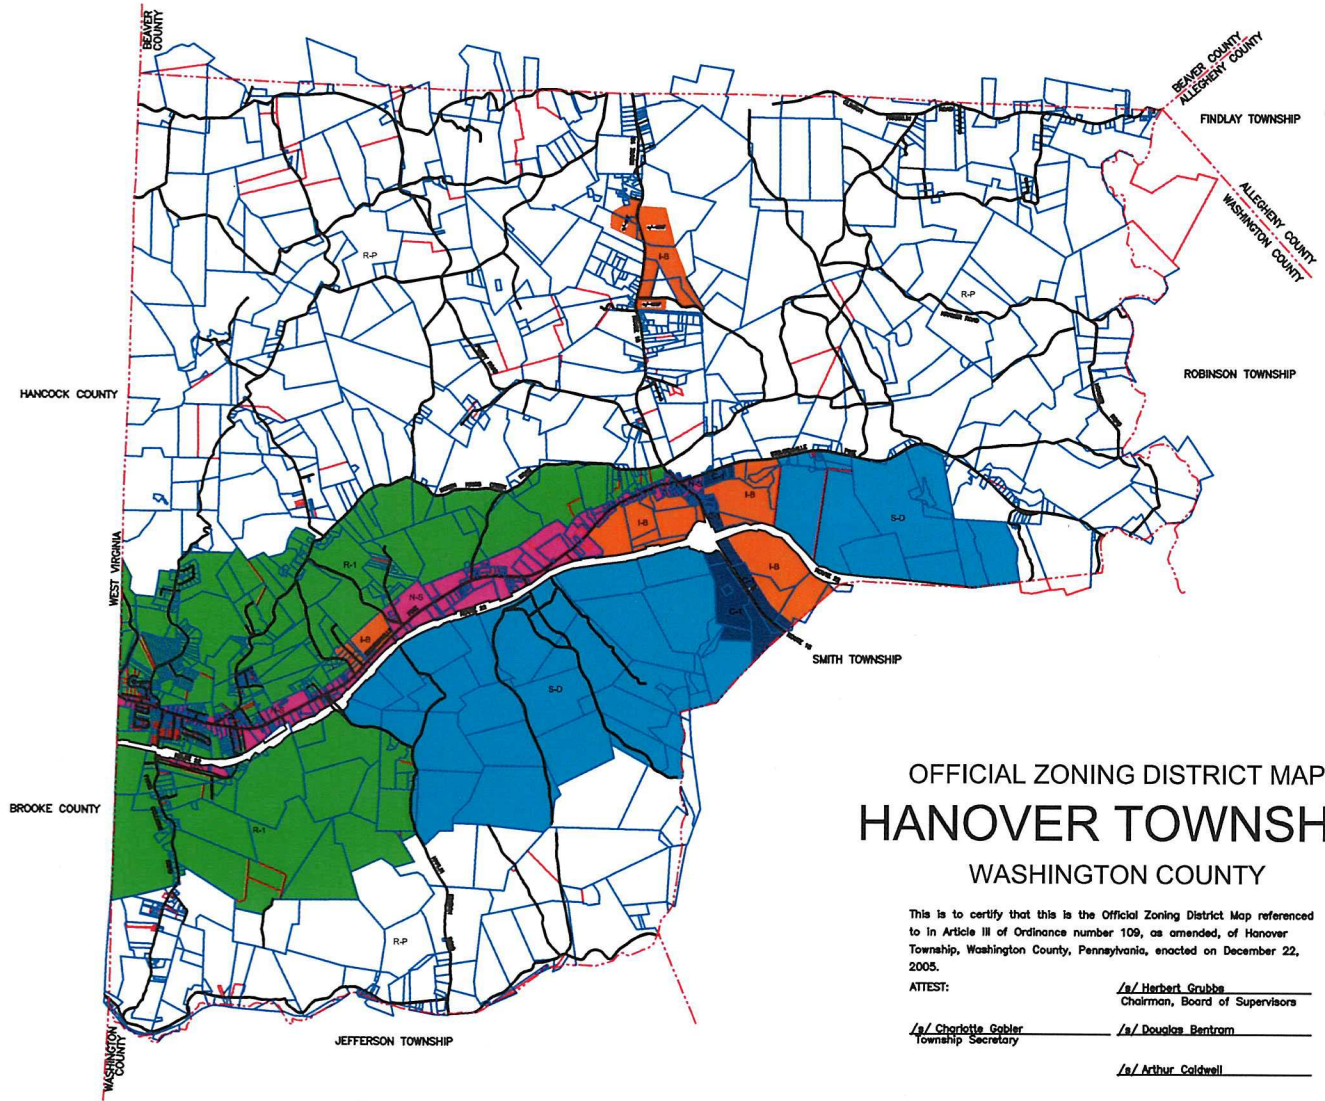

LEGEND

- R-P RURAL PRESERVATION DISTRICT
- R-1 RURAL RESIDENTIAL DISTRICT
- N-S NEIGHBORHOOD SERVICES DISTRICT
- C-1 HIGHWAY COMMERCIAL DISTRICT
- I-B INDUSTRIAL & BUSINESS DISTRICT
- S-D SPECIAL DEVELOPMENT DISTRICT
- TOWNSHIP LINE
- ROAD
- LOT
- OLD PROPERTY LINE

OFFICIAL ZONING DISTRICT MAP HANOVER TOWNSHIP WASHINGTON COUNTY

This is to certify that this is the Official Zoning District Map referenced to In Article III of Ordinance number 109, as amended, of Hanover Township, Washington County, Pennsylvania, enacted on December 22, 2005.